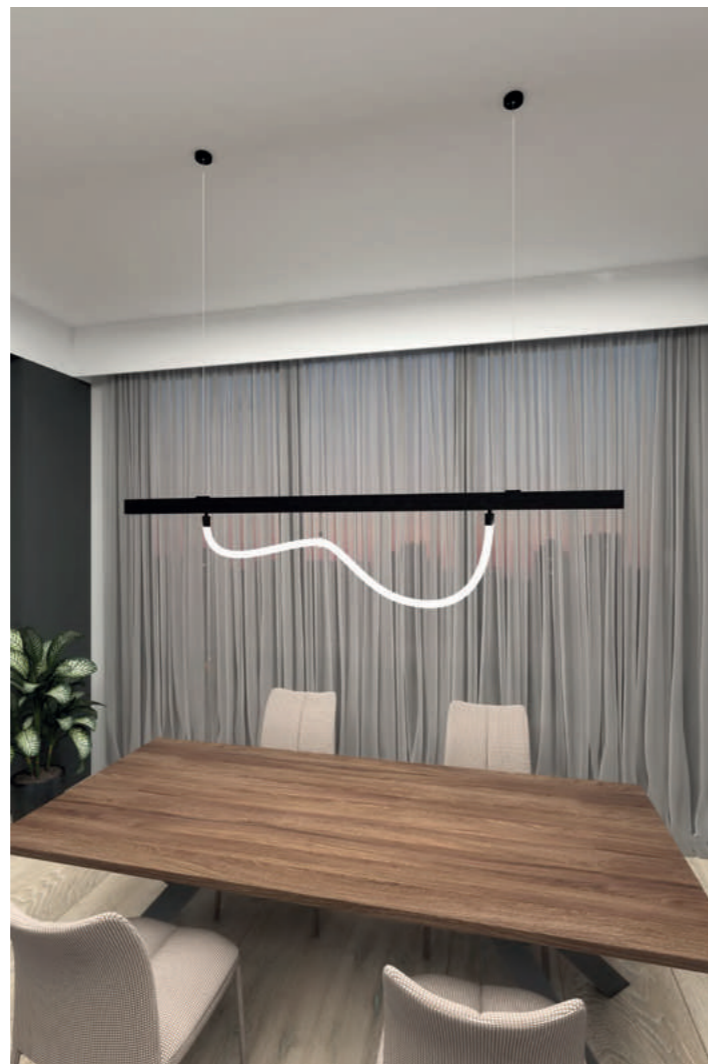

SMART RAY

DK/EU-8060-BK

DK/EU-8064-BK