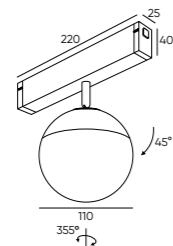

SMART MOON

DK/EU-5550-BK