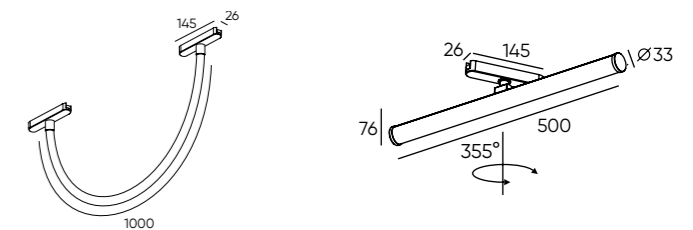

DK/EU-5325-BK

DK/EU-5355-BK

DK/EU-5327-BK

DK/EU-5357-BK

AIR BASE

ULTRA-SLIM SURFACE-MOUNTED MAGNETIC TRACK

TR/EU-5201-BK 1 m
TR/EU-5202-BK 2 m

Designed for versatile installation on both the ceiling and wall. Operates at a safe voltage of 48V. The conductive elements are ingeniously positioned at the track's ends, within a recess, rendering them completely invisible. Additionally, its design is perfectly suited for integration into finished renovations.