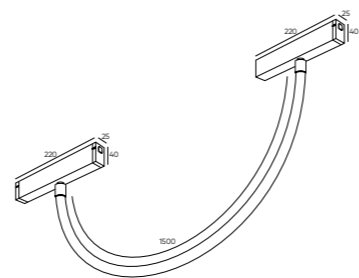

SMART RAY

DK/EU-8060-BK

DK/EU-8064-BK