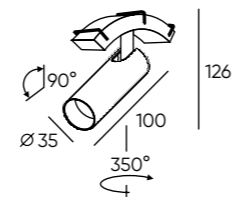

DK/EU-5546-BW+BK