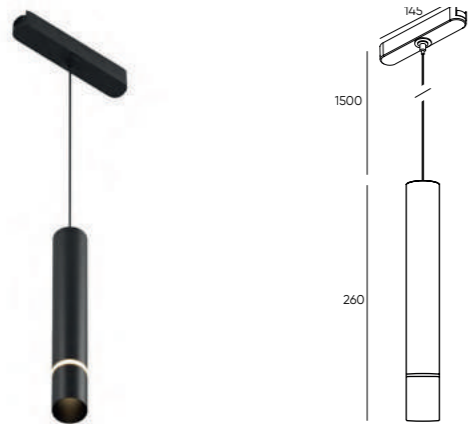

DK/EU-5343-BK

AIR REFLEX

DK/EU-5320-BK

DK/EU-5350-BK

AIR HANG

DK/EU-5315-BK

DK/EU-5345-BK

AIR RAY

DK/EU-5325-BK

DK/EU-5355-BK

DK/EU-5327-BK

DK/EU-5357-BK

AIR BASE

ULTRA-SLIM SURFACE-MOUNTED MAGNETIC TRACK

TR/EU-5201-BK 1 m
TR/EU-5202-BK 2 m

Designed for versatile installation on both the ceiling and wall. Operates at a safe voltage of 48V. The conductive elements are ingeniously positioned at the track's ends, within a recess, rendering them completely invisible. Additionally, its design is perfectly suited for integration into finished renovations.

STRAIGHT CONNECTOR

TR/EU-5210-BK

Enables the connection of two tracks at a right angle on the ceiling, facilitating power transfer between them.

L-CONNECTOR 90°

TR/EU-5211-BK

Enables the connection of two tracks at a right angle on the ceiling, ensuring power transfer between them.