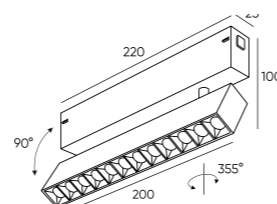

DK/EU-8006-BK