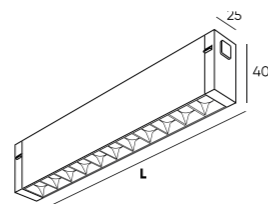

DK/EU-8006-BK