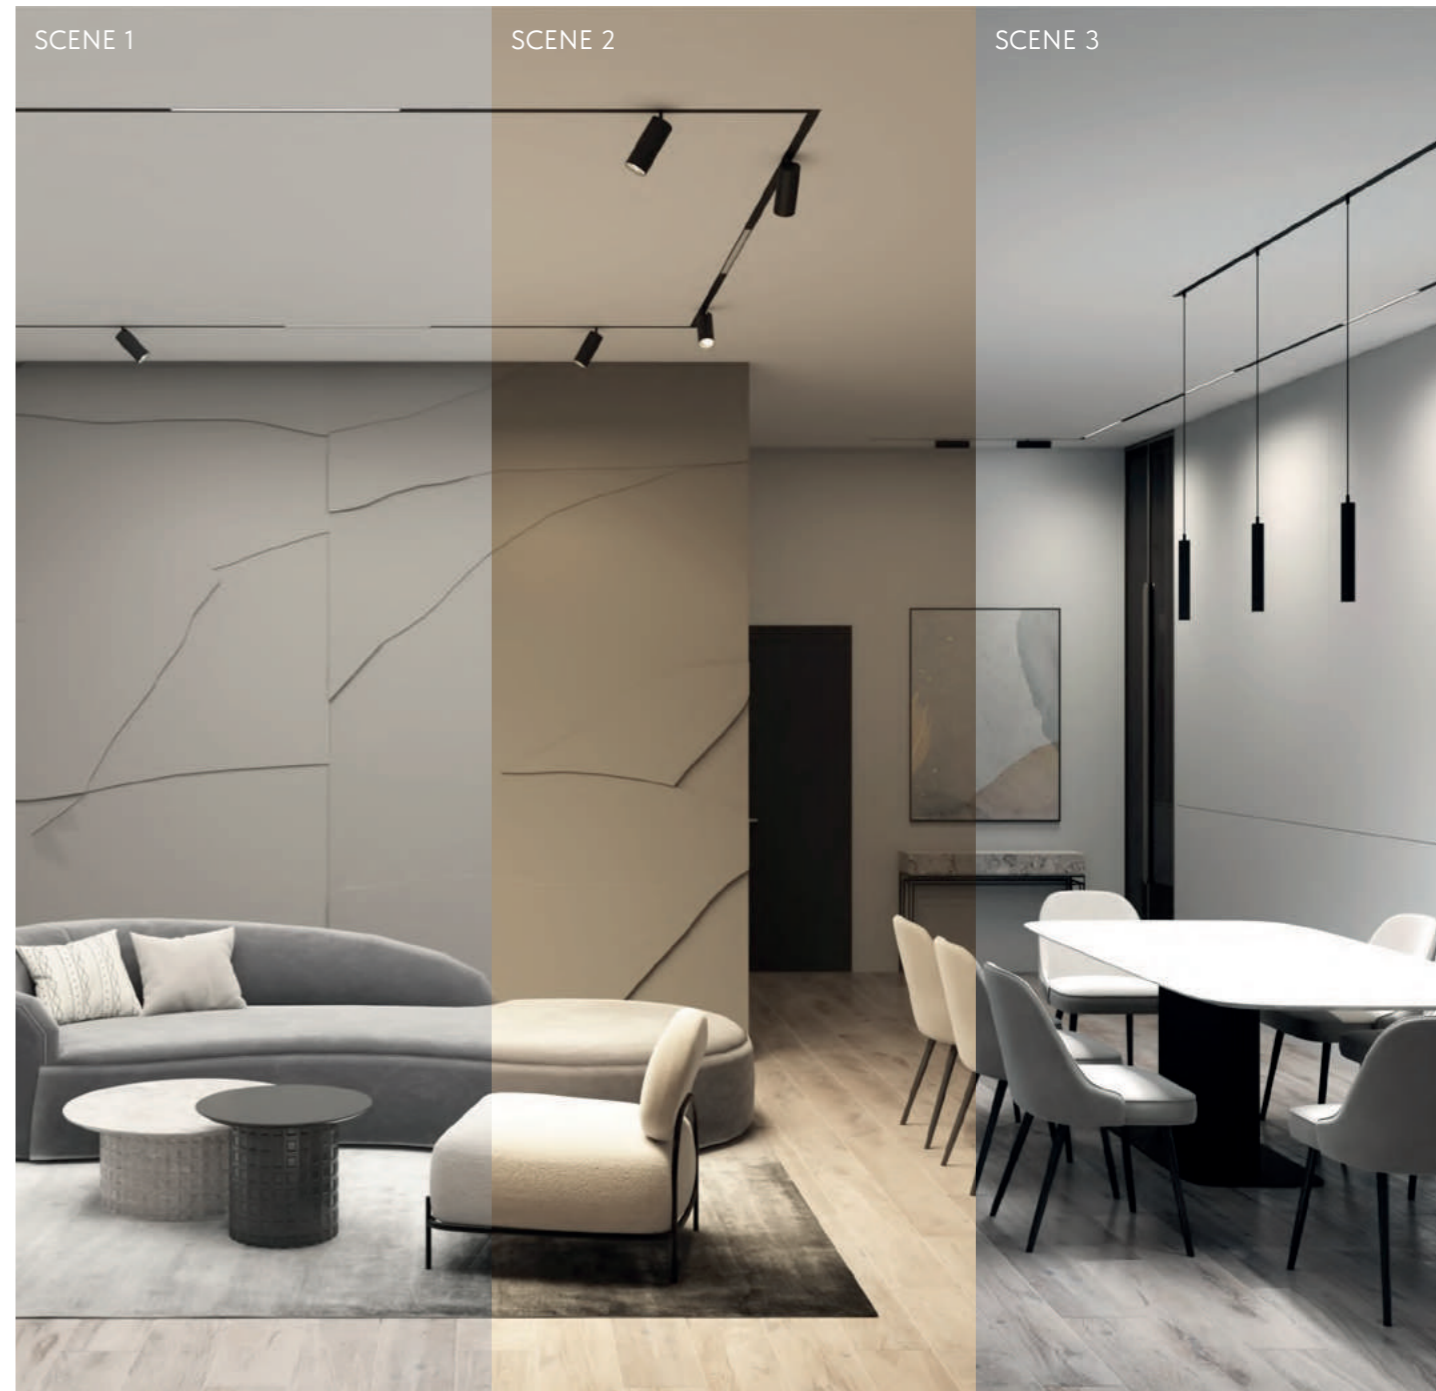

TRACK INSTALLATION OPTIONS

1. recessed
2. surface-mounted
3. suspended

5 SERIES OF THE LIGHTS

1. GRILL
2. LINEAR
3. SPOT
4. MOON
5. RAY

FEATURES:

- 220V - no external power supply needed
- Simple system setup, eliminating the need for expert installation.
- Built-in dimming function for customizable lighting intensity.
- Adjustable color temperature ranging from 3000K to 6000K, allowing for warm to cool lighting settings.
- Versatile control options via an app, remote control, or touch panel for user convenience.
- Seamless integration with other smart devices to enable creative lighting scenarios.
- Multiple installation options to accommodate various spaces and design preferences.
- Reliable installation guaranteed by mechanical latches, ensuring secure and stable setup.
- Sturdy track construction, designed to maintain integrity over long distances without bending.