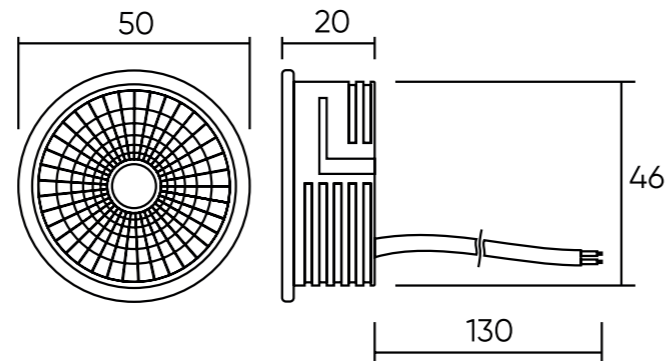

Slim LED

DENKIRS SLIM LED modules represent an evolution in LED technology, serving as the perfect light source for recessed luminaires. They maximize room height, requiring minimal space above the ceiling for maintenance and service.

ADVANTAGES:

- For accent lighting: beam angle of 60°
- CRI>80 for accurate color rendering
- Comfortable light with a flicker coefficient of less than 2%
- Includes a 3-year warranty

WHICH BULBS CAN BE REPLACED WITH SLIM LED MODULES?

DENKIRS SLIM LED modules can replace any standard bulb (halogen, fluorescent, LED) of MR16 size with a diameter of 50 mm. These bulbs are most commonly LED bulbs with a GU10 or GU5.3 base