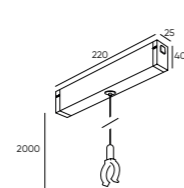

SMART RAY

DK/EU-8060-BK

DK/EU-8064-BK