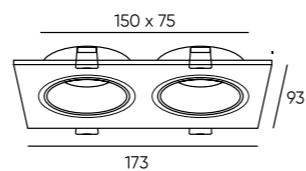

DK/EU-3072-BK