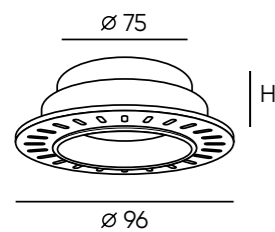

DK/EU-3055-BK