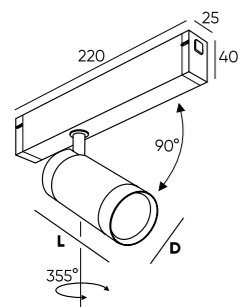

DK/EU-8020-BK