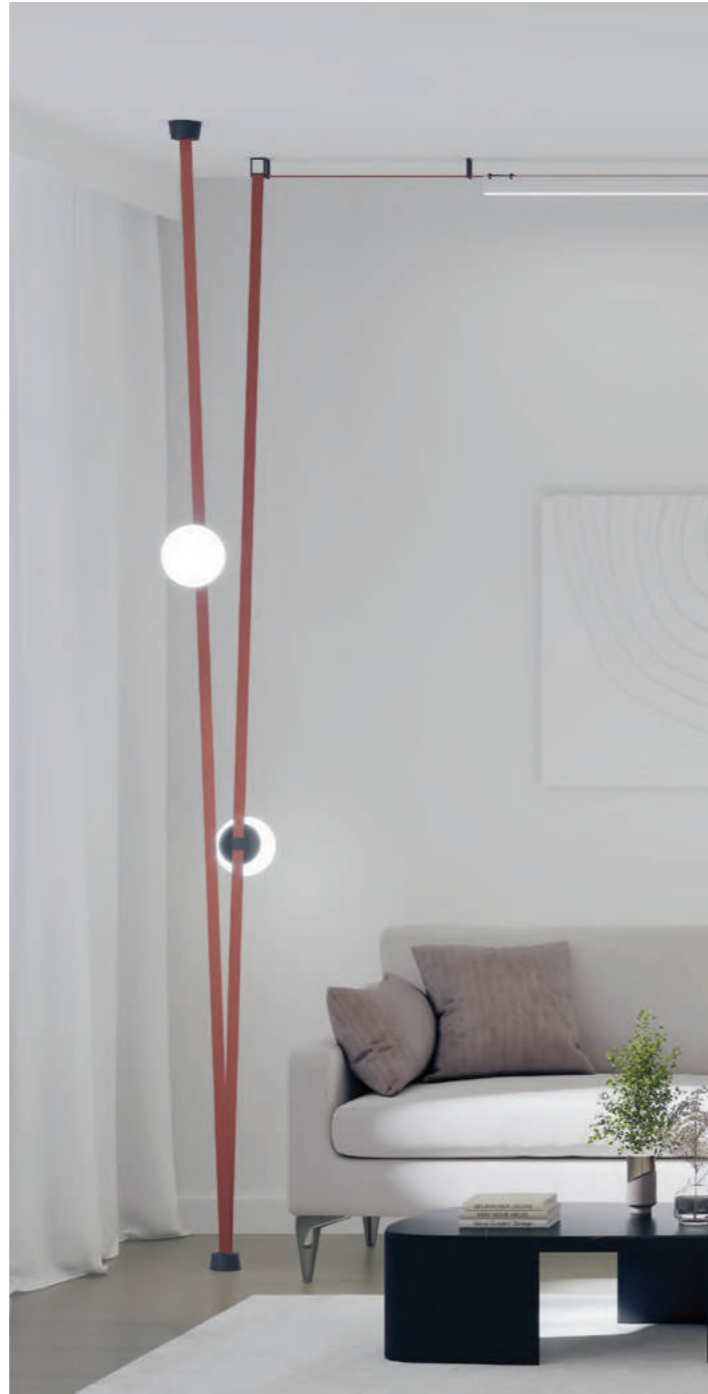

BELTY ORB

DK/EU-5550-BK

DK/EU-5552-BK