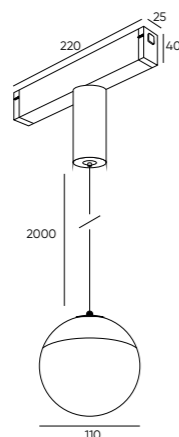

DK/EU-5552-BK