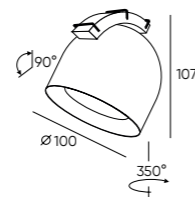

DK/EU-5546-BW+BK