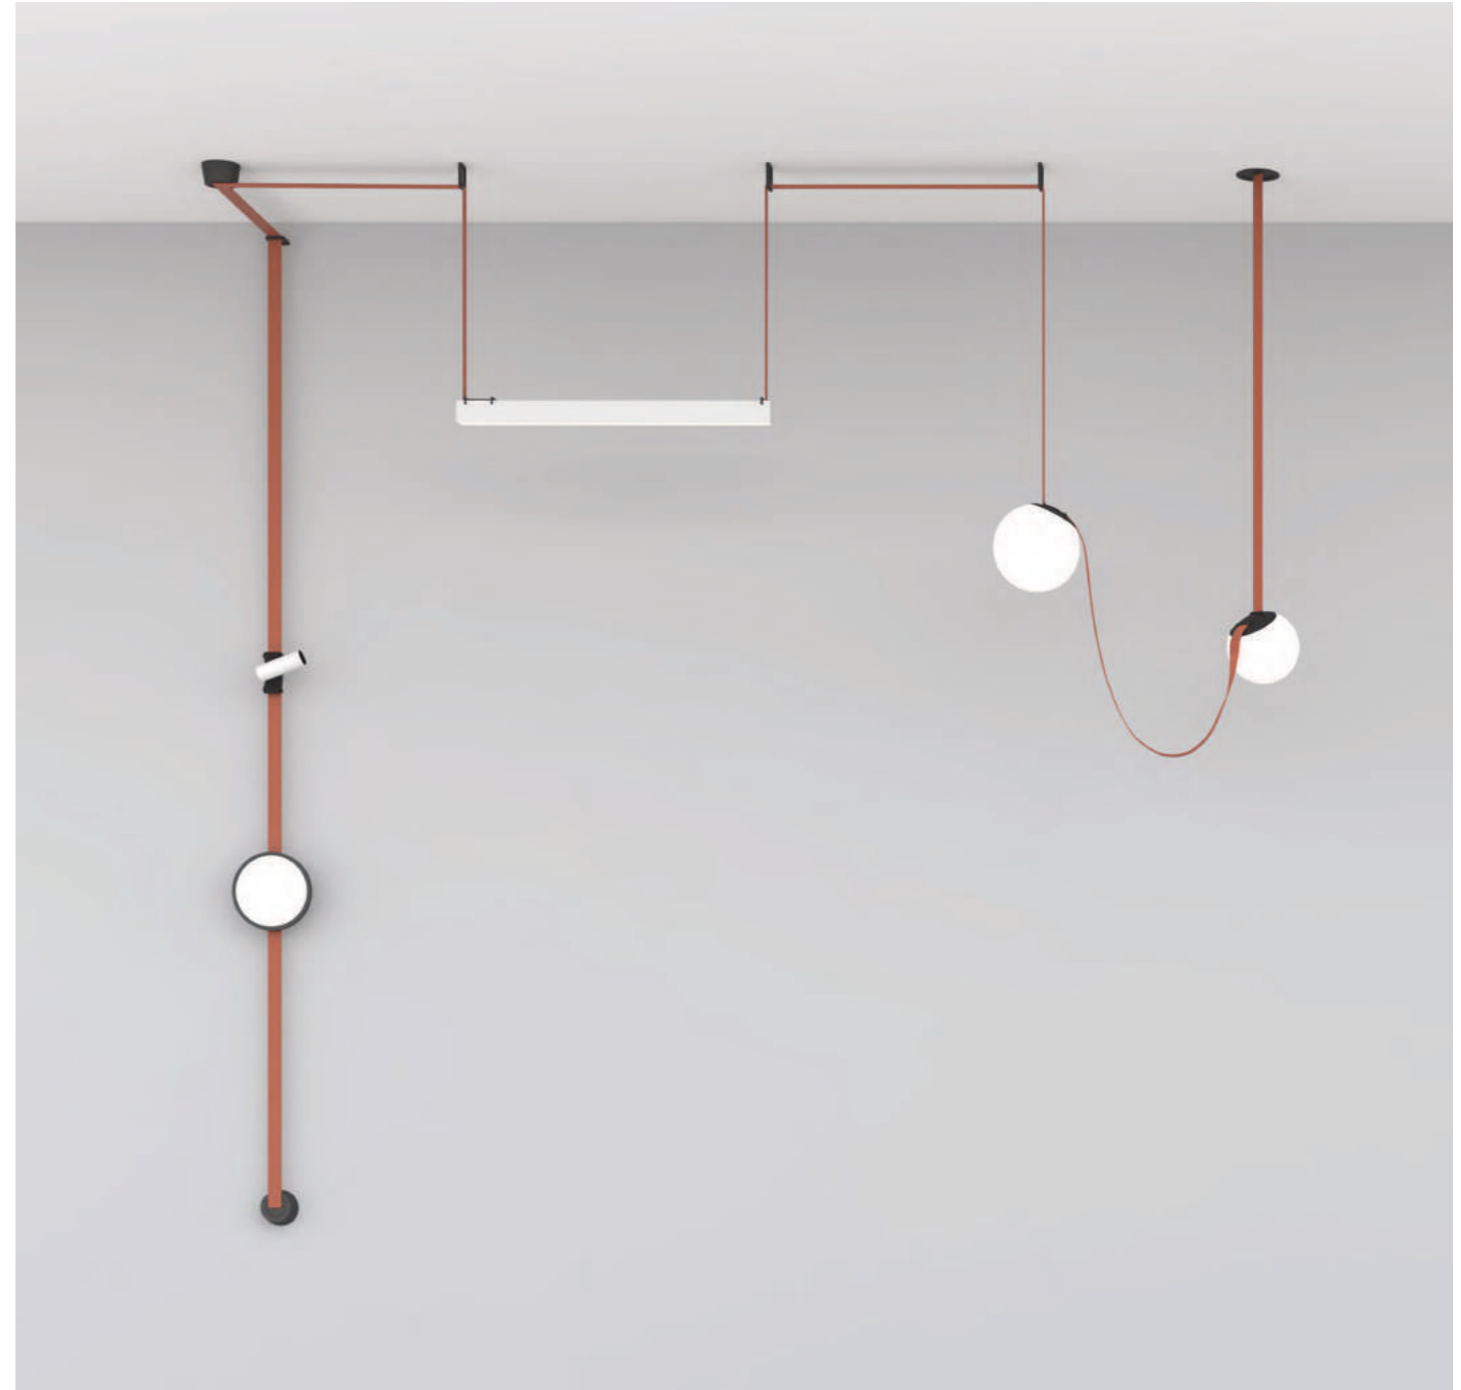

BELTY is a 28 mm wide, cotton-woven belt track, operated at 48V and available in two colors.

The system includes well-thought-out and functional accessories, enabling versatile configurations in various shapes and combinations. It features five series of lights, each crafted in the minimalist design.

FEATURES:

- 48V - Maximizing Safety
- Surface mounting, ideally suited for post-renovation applications.
- A flexible belt track enables the creation of any system shape.
- Includes special mounting accessories for easy installation.

5 SERIES OF LIGHTS

1. GRILL
2. LINEAR
3. SPOT
4. ORB
5. FLOW

TRACK'S VARIATIONS

1. brown
2. dark grey

BELTY SPOT

DK/EU-5540-BK

DK/EU-5540-WH+BK

DK/EU-5542-BK